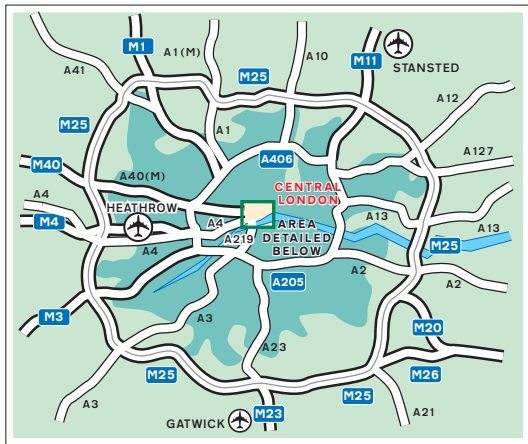

Olympia Exhibition Centre
Olympia Conference Centre
London W14 8UX

Tel: 020 7385 1200
Fax: 020 7370 8223
Web: www.eco.co.uk

How to get here

It's quicker and easier to travel to Olympia via public transport

To help you plan your journey to Olympia, visit our website at www.eco.co.uk

Underground
Kensington Olympia station (District Line) is adjacent to the venue.

Bus
Hammersmith Road 9,10,27,28
Holland Road 49
North End Road 391

London Transport Information:
020 7222 1234

Rail
Kensington Olympia mainline station provides direct services to Clapham Junction, Gatwick Airport, Brighton, Watford Junction, Milton Keynes, Northampton and Rugby.

Rail Information:
08457 48 49 50

Air
Direct access to Olympia from all London airports via tube and mainline networks.

London Heathrow Airport
0870 00 00 123

London Gatwick Airport
0870 00 00 2468

London Stansted Airport
0870 00 00 303

London City Airport
020 7646 0088

London Luton Airport
01582 405 100

Key to Parking

- P1 Earls Court Seagrave Road (1200 Capacity)
- P2 Earls Court multi-storey (430 Capacity)
- P3 Olympia multi-storey (440 Capacity)
- P4 Olympia Motorail (230 Capacity)
- P5 Paragon Hotel
- P6 Hammersmith Broadway
- P7 Warwick Road
- P8 Kings Mall
- P9 Kensington Hilton
- P10 Royal Garden
- P11 Young Street
- P12 Shepherd's Bush
- P13 Kensington Town Hall

To pre-book car parking using your Visa, Mastercard or Eurocard simply freephone 0800 056 8444

- Suggested Route
- One Way traffic flow
- Visitor's Entrance