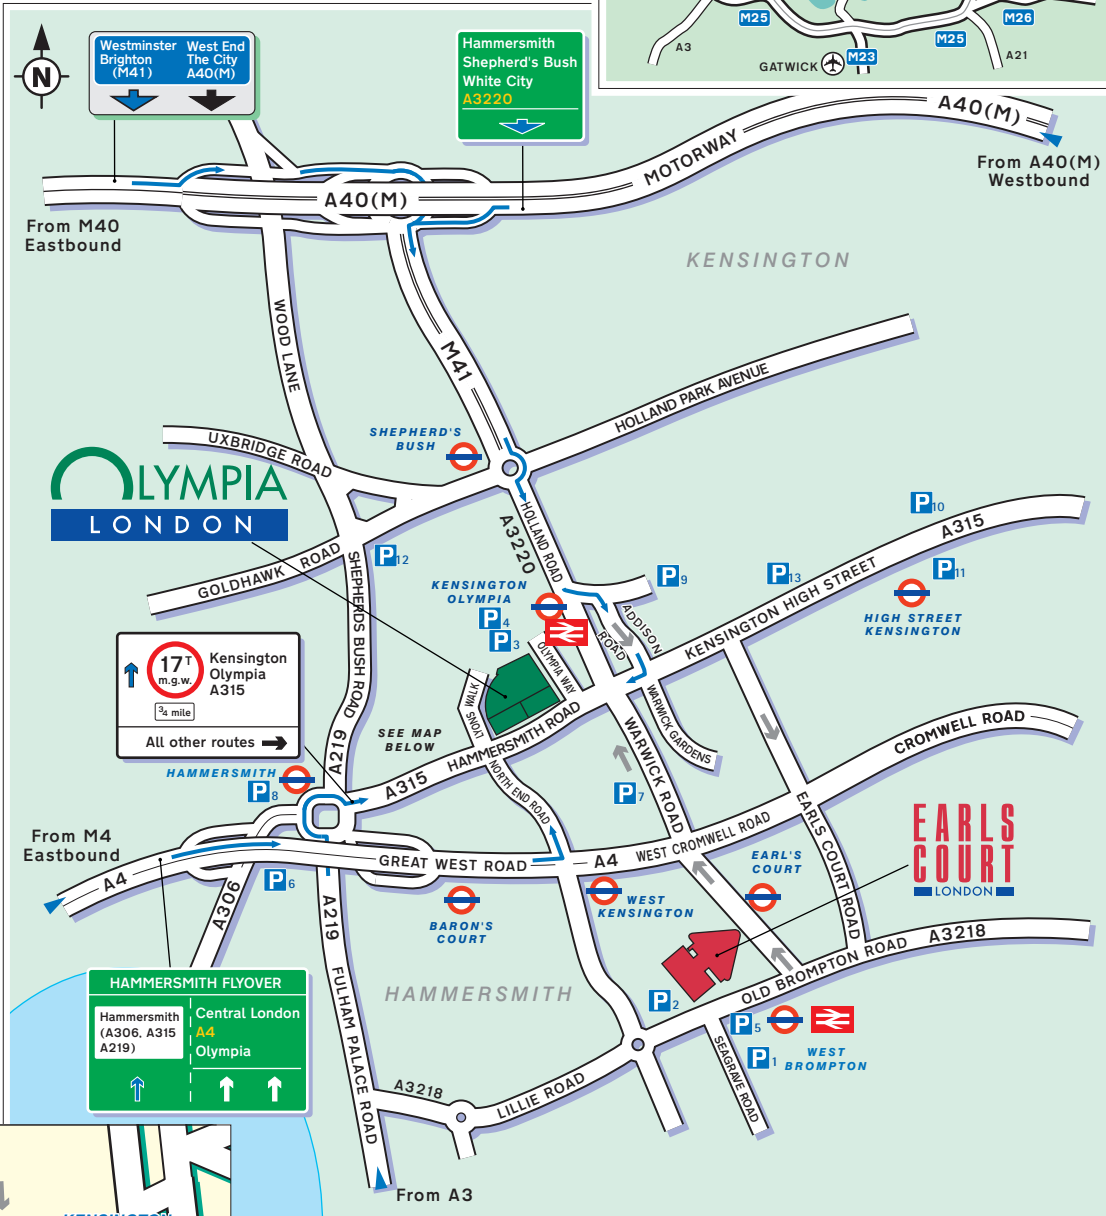

To help you plan your journey to Olympia, visit our website at [www.eco.co.uk](http://www.eco.co.uk)

**Underground**  
 Kensington Olympia station (District Line) is adjacent to the venue.

**Bus**  
 Hammersmith Road 9,10,27,28  
 Holland Road 49  
 North End Road 391

London Transport Information:  
 020 7222 1234

**Rail**  
 Kensington Olympia mainline station provides direct services to Clapham Junction, Gatwick Airport, Brighton, Watford Junction, Milton Keynes, Northampton and Rugby.

London Stansted Airport  
 0870 00 00 303

London City Airport  
 020 7646 0088

London Luton Airport  
 01582 405 100

Key to Parking

- P1 Earls Court Seagrave Road (1200 Capacity)
- P2 Earls Court multi-storey (430 Capacity)
- P3 Olympia multi-storey (440 Capacity)
- P4 Olympia Motorail (230 Capacity)
- P5 Paragon Hotel
- P6 Hammersmith Broadway
- P7 Warwick Road
- P8 Kings Mall
- P9 Kensington Hilton
- P10 Royal Garden
- P11 Young Street
- P12 Shepherd's Bush
- P13 Kensington Town Hall

To pre-book car parking using your Visa, Mastercard or Eurocard simply freephone 0800 056 8444

- Suggested Route
- One Way traffic flow
- Visitor's Entrance