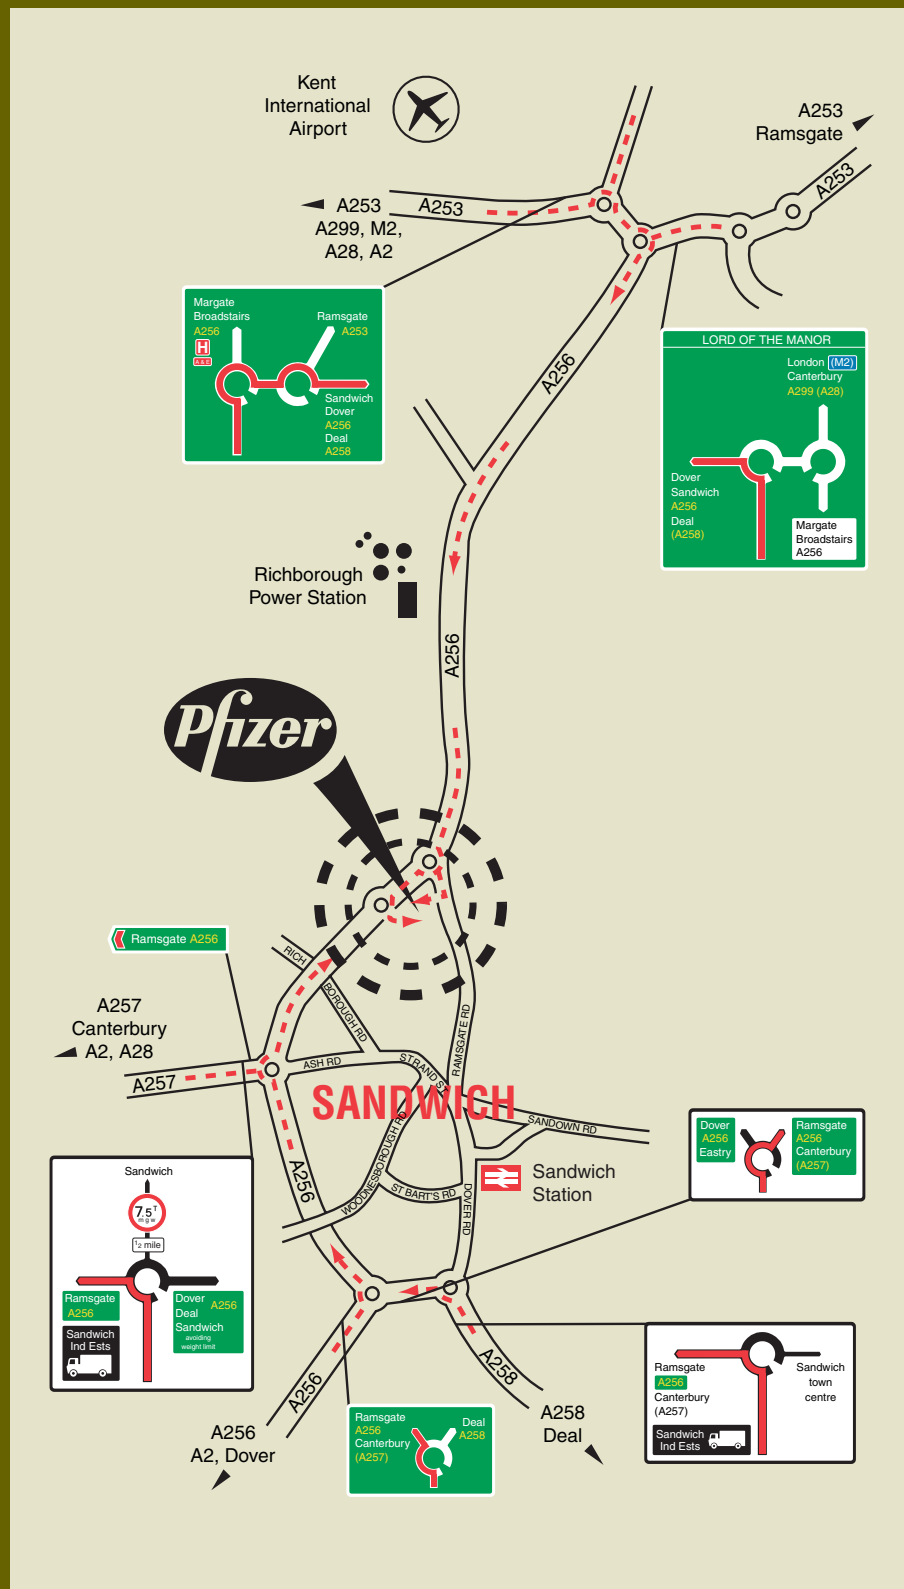

By Air

Approximate distance from airports:
Gatwick: 75 miles
Heathrow: 100 miles
Stansted: 90 miles
Kent International: 7 miles

Travelling by road

Travelling from London or (M25), join the A2/M2 and continue onto the A299. Then follow the directions shown on the local map and section detailed here.

Please note that Pfizer has two visitor reporting points (West Site Reception and PGRD Visitors' Centre).

On arrival you should park in the designated visitors' car park appropriate to your reporting point ie. The West Site Reception or the PGRD Visitors' Centre. Daily site contractors and service engineers should park in the staff car parks (after their first visit here).

If you are arriving by coach, passengers should disembark at the West Site Reception/PGRD Visitors' Centre and the coach should park in the marked bays in the Coach Parking Bays/Multi-Bus Stop.

On arrival at Reception you will be asked to show identification, this can be in the form of a valid passport, driving licence or bank credit card.

Prior to departure please remember to return to the same reporting point to hand in your visitor pass and to collect a visitors' car park exit token.

Pfizer Ltd, Ramsgate Road, Sandwich, Kent, CT13 9NJ • Tel: 01304 616161 • Fax: 01304 656221
Visit our website: www.pfizer.co.uk

PLEASE SEE REVERSE FOR MORE DETAILED DIRECTIONS